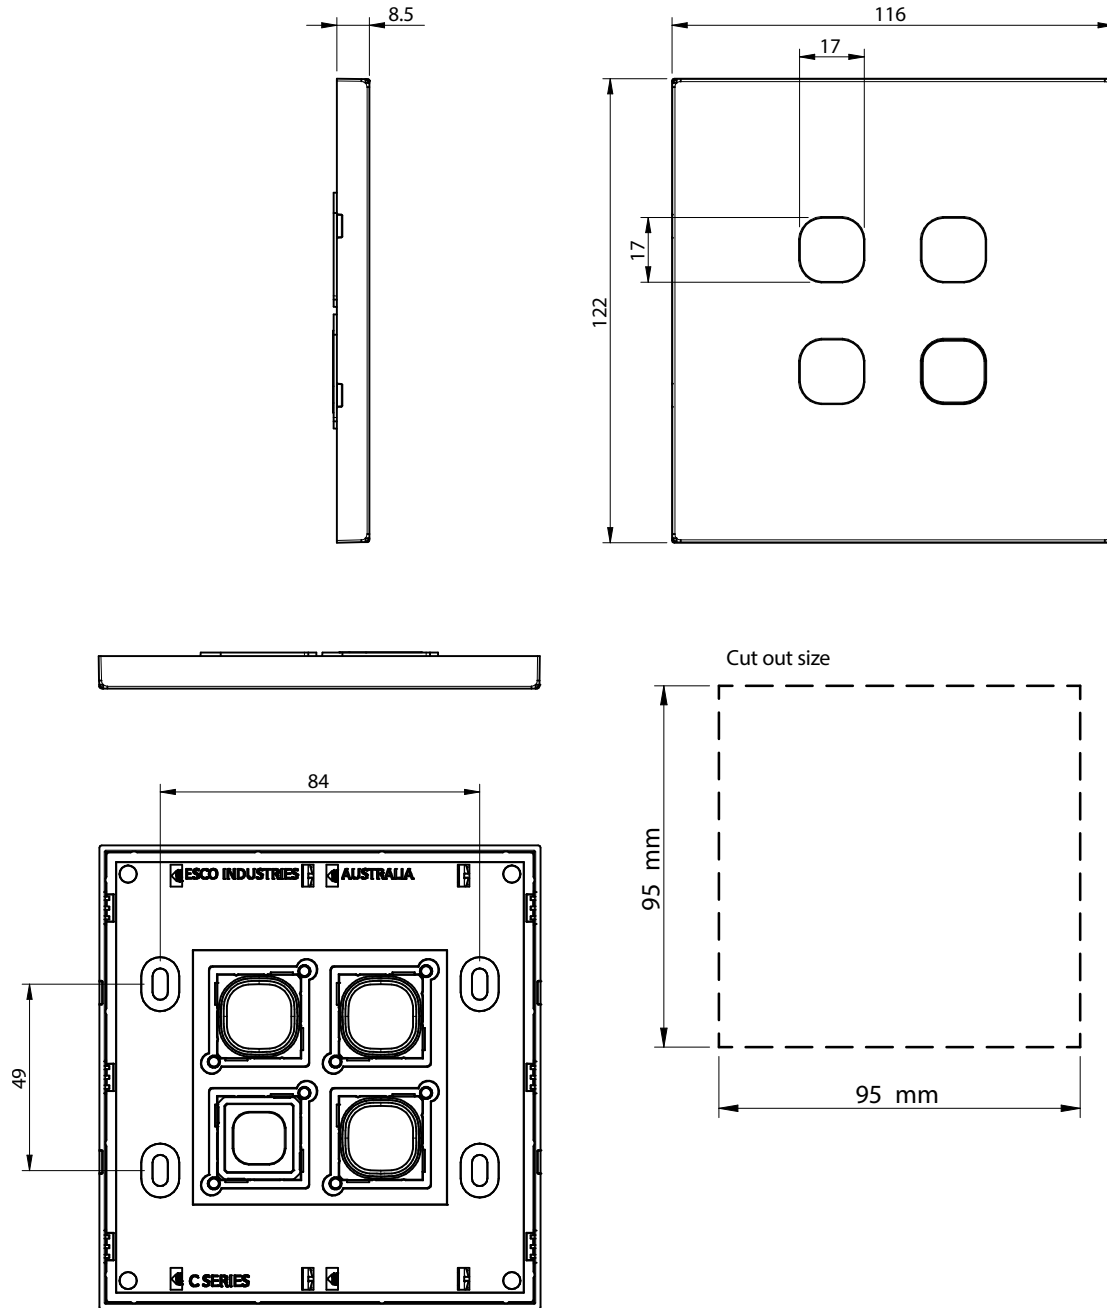

## MODEL DESCRIPTION

Grid Plate 3 Gang with provision for mech, Full Plate, White

## TECHNICAL DATA

<b>PART NUMBER</b>	CSPLF3WH
<b>DESCRIPTION</b>	Grid Plate 3 Gang with provision for mech, Full Plate, White
<b>SUPPLY VOLTAGE</b>	N/A
<b>CURRENT RATING</b>	N/A
<b>COLOUR</b>	White
<b>MOUNTING CENTRE</b>	84mm
<b>PLATE SIZE</b>	Large
<b>COMPLIANCE</b>	ISO 22196

**DIMENSIONS**

## DIMENSIONS