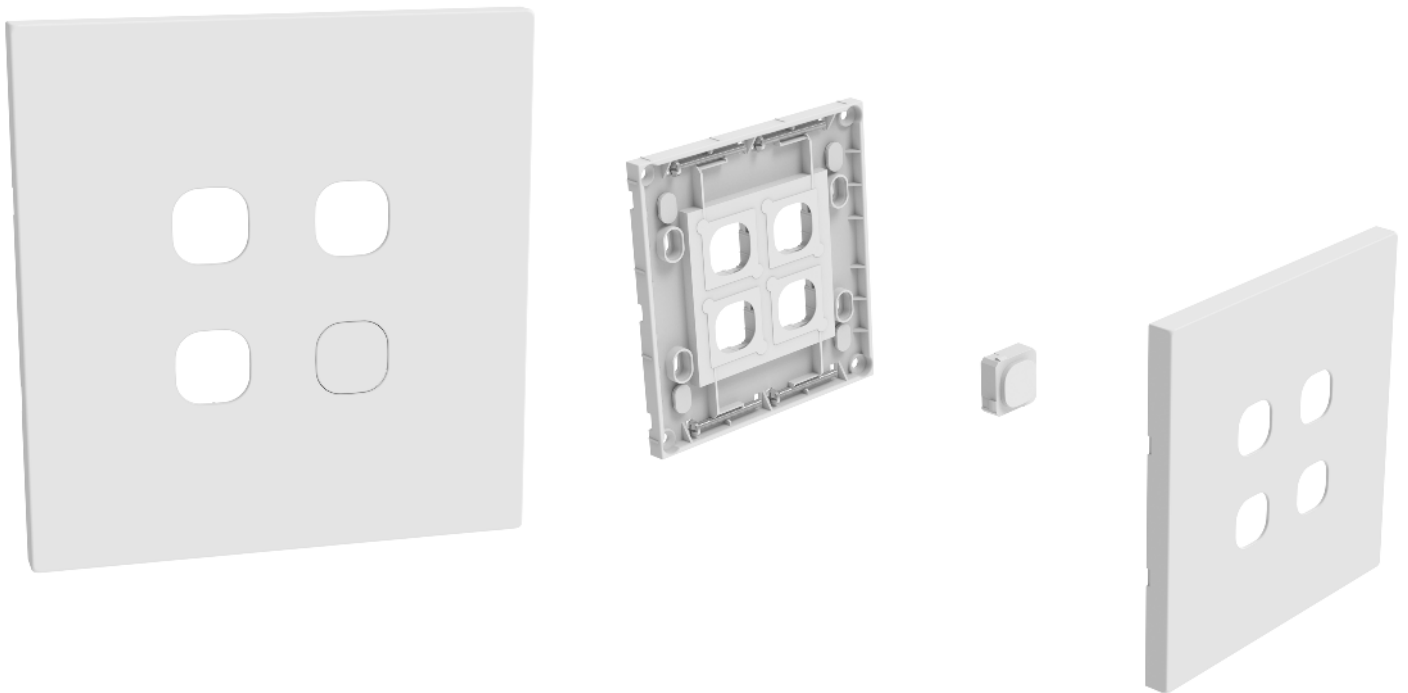

## PART NUMBER

**CSPLF3WH**

## MODEL DESCRIPTION

Grid Plate 3 Gang with provision for mech, Full Plate, White

## TECHNICAL DATA

<b>PART NUMBER</b>	CSPLF3WH
<b>DESCRIPTION</b>	Grid Plate 3 Gang with provision for mech, Full Plate, White
<b>SUPPLY VOLTAGE</b>	N/A
<b>CURRENT RATING</b>	N/A
<b>COLOUR</b>	White
<b>MOUNTING CENTRE</b>	84mm
<b>PLATE SIZE</b>	Large
<b>COMPLIANCE</b>	ISO 22196

## MODEL DESCRIPTION

Grid Plate 4 Gang with provision for mech, Full Plate, White