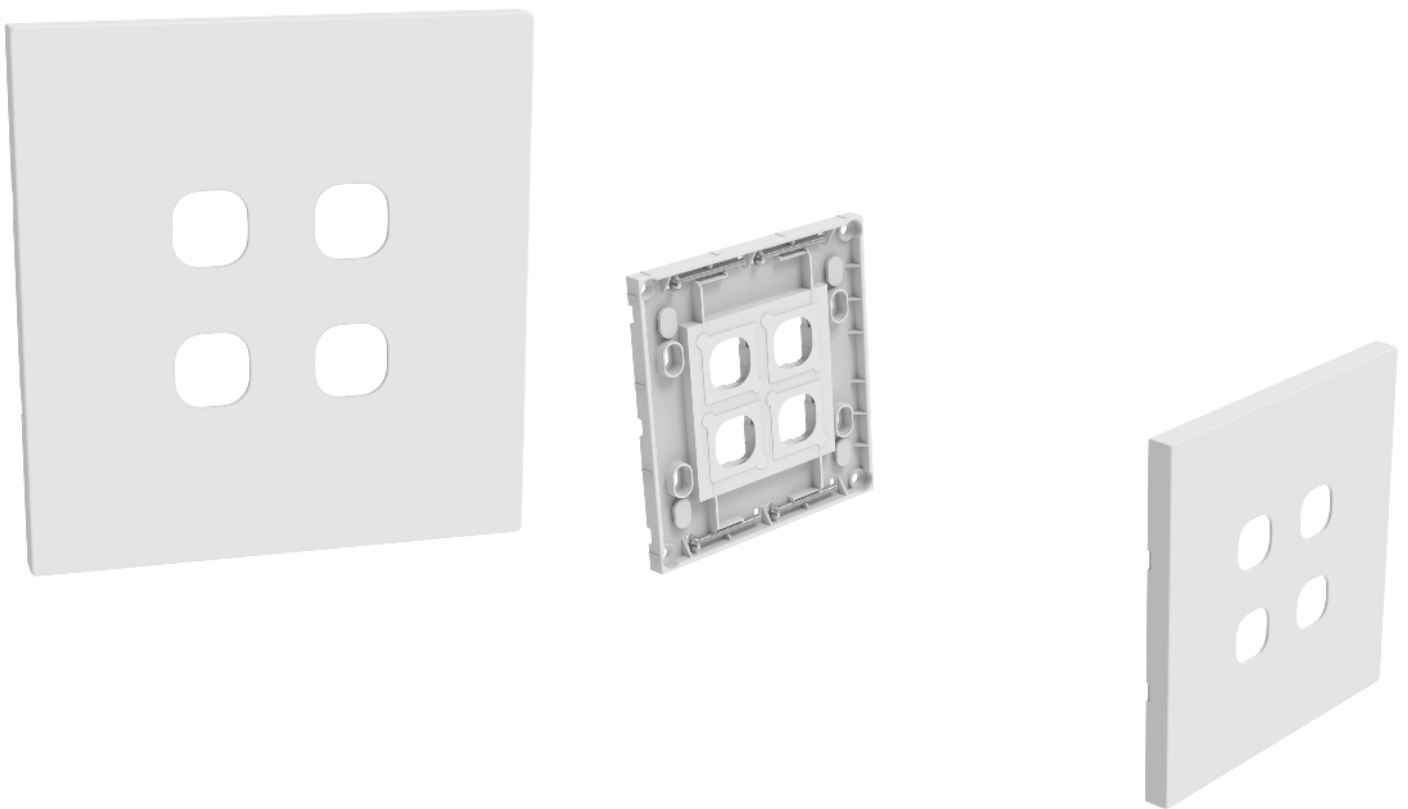

PART NUMBER

CSPLF4WH

MODEL DESCRIPTION

Grid Plate 4 Gang with provision for mech, Full Plate, White

ANTIMICROBIAL RESILIENCE

The Comfort Series is manufactured with an antimicrobial additive which has been independently tested by an accredited laboratory to ISO 22196 as being an effective antibacterial solution to inhibit or kill the growth of bacteria and fungi.

TECHNICAL DATA

PART NUMBER	CSPLF4WH
DESCRIPTION	Grid Plate 4 Gang with provision for mech, Full Plate, White
SUPPLY VOLTAGE	N/A
CURRENT RATING	N/A
COLOUR	White
MOUNTING CENTRE	84mm
PLATE SIZE	Large
COMPLIANCE	ISO 22196