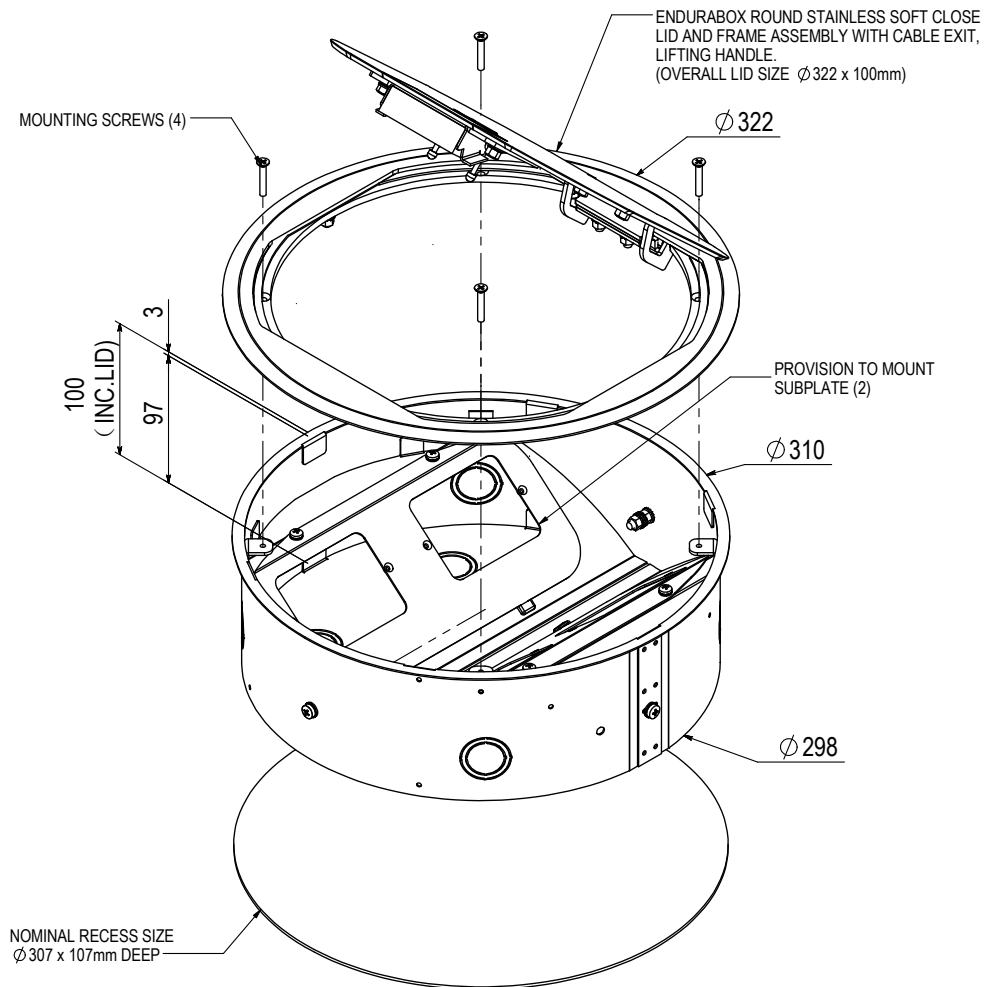

## MODEL DESCRIPTION

EBRD BOX, STAINLESS STEEL FLUSH SOFT CLOSE LID BEVEL SURROUND, 4 X PROVISION TO MOUNT STANDARD PLATE

- EnduraBox Round EBRD Series Floor Box with Stainless Steel Flush Lid
- Box size 307 Diameter and 97mm Deep
- Fitted with 4 x Provision to Mount Standard Plate
- Floor Box Lid Stainless Steel with Soft Closing Functionality

# ASSEMBLY DIAGRAM

### MODEL DESCRIPTION

EBRD BOX, STAINLESS STEEL FLUSH SOFT CLOSE LID BEVEL SURROUND, 4 X PROVISION TO MOUNT STANDARD PLATE

KNOCKOUT LOCATIONS BOX BASE

SECTION THRU BOX