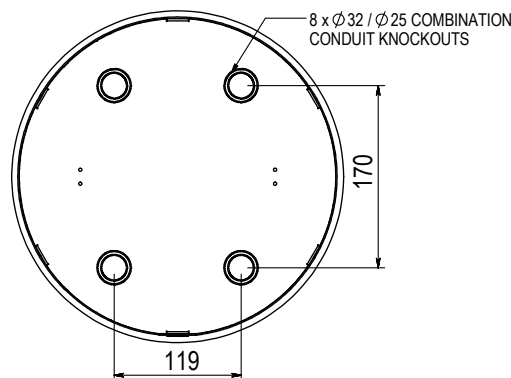

ASSEMBLY DIAGRAM

EBRDSFB

MODEL DESCRIPTION

EBRD BOX, STAINLESS STEEL FLUSH SOFT CLOSE LID BEVEL SURROUND, 4 X PROVISION TO MOUNT STANDARD PLATE

KNOCKOUT LOCATIONS BOX BASE